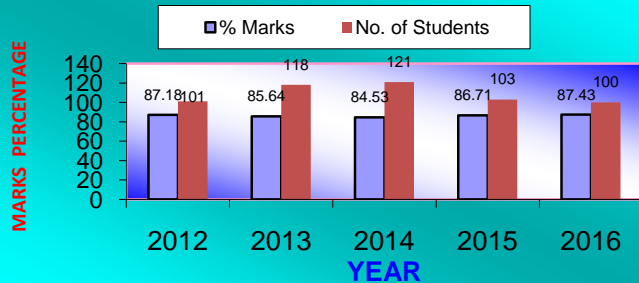

The Assam Valley School- All School Graph

AN OVERVIEW OF ICSE RESULTS: BEST5

Year	Percent	Number
2012	87.18	101
2013	85.64	118
2014	84.53	121
2015	86.71	103
2016	87.43	100

ICSE RESULTS GRAPHICAL REPRESENTATION 2012 2016

ALL SCHOOL ICSE RESULT: BEST 5