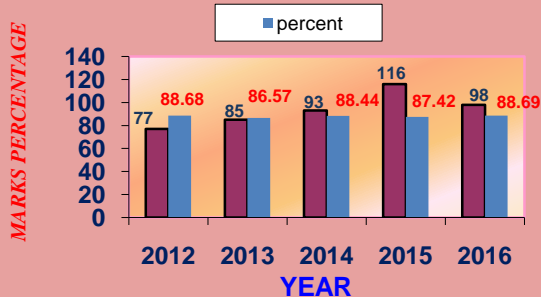

THE ASSAM VALLEY SCHOOL - ALL SCHOOL GRAPH

AN OVERVIEW OF ISC RESULTS : ENGLISH + BEST 3 SUBJECTS

<u>Year</u>	<u>Percent</u>	<u>Number</u>
2012	88.68	77
2013	86.57	85
2014	88.44	93
2015	87.42	116
2016	88.69	98

ISC RESULTS GRAPHICAL REPRESENTATION 2012-2016

ALL SCHOOL RESULTS: BEST 4

ALL SCHOOL ISC RESULTS: BEST 4