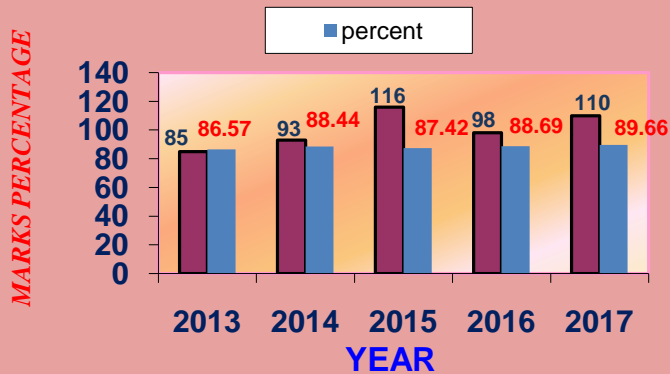

THE ASSAM VALLEY SCHOOL - ALL SCHOOL GRAPH

AN OVERVIEW OF ISC RESULTS : ENGLISH + BEST 3 SUBJECTS

<u>Year</u>	<u>Percent</u>	<u>Number</u>
2013	86.57	85
2014	88.44	93
2015	87.42	116
2016	88.69	98
2017	89.66	110

ISC RESULTS GRAPHICAL REPRESENTATION 2013-2017

ALL SCHOOL RESULTS: BEST 4

ALL SCHOOL ISC RESULTS: BEST 4