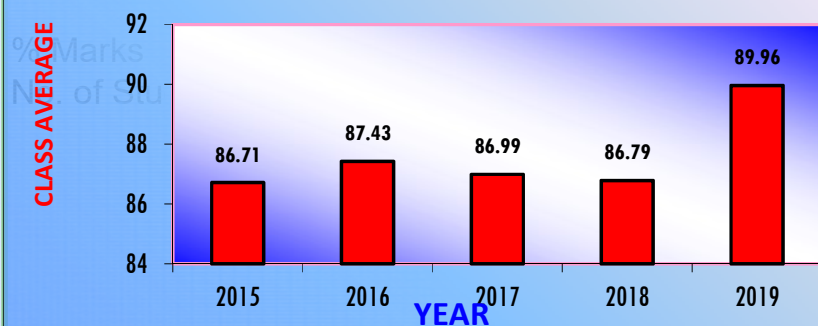

The Assam Valley School- All School Graph

AN OVERVIEW OF ICSE RESULTS: ENGLISH + BEST 4

Year	Percent	Number
2015	86.71	103
2016	87.43	100
2017	86.99	131
2018	86.79	141
2019	89.96	138

ICSE RESULTS GRAPHICAL REPRESENTATION 2015 -2019

ALL SCHOOL ICSE RESULT: ENGLISH + BEST 4