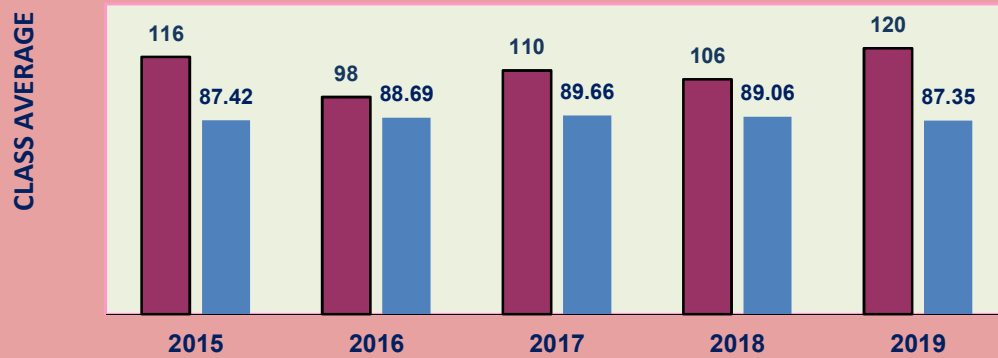

THE ASSAM VALLEY SCHOOL - ALL SCHOOL GRAPH

AN OVERVIEW OF ISC RESULTS : ENGLISH + BEST 3 SUBJECTS

<u>Year</u>	<u>Percent</u>	<u>Number</u>
2015	87.42	116
2016	88.69	98
2017	89.66	110
2018	89.06	106
2019	87.35	120

ISC RESULTS GRAPHICAL REPRESENTATION 2015-2019

ALL SCHOOL RESULTS: ENGLISH + BEST 3

■ No. of Students ■ percent

ALL SCHOOL RESULTS: ENGLISH + BEST 3