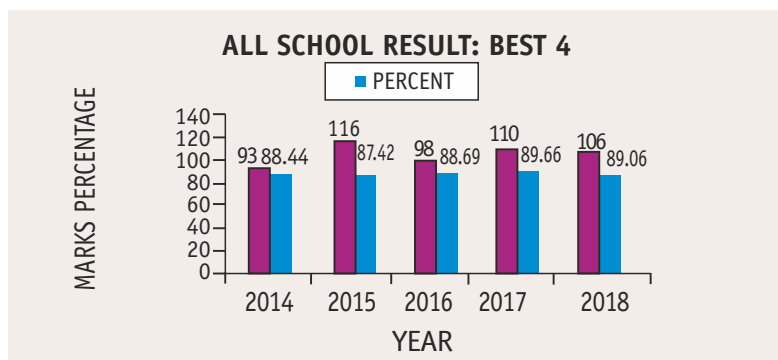

It is not short of a feat for the School to accomplish such stellar results on a yearly basis. This is the outcome of the dedicated efforts of the teaching staff as well as the parents and the students who work dexterously. The Head of School congratulated the entire team — teachers, parents and students. The importance of being consistent and the responsibility of the School to facilitate such excellence in the coming years was emphasized by Ms. Mehta. She also elaborated on the fact that the exceptional performances of the students must be highly appreciated for they have given academics its due despite having to put in time as well as effort in various sporting and cultural pursuits. She remains ever so grateful to the School's Governing Body for their constant support to the School in each and every endeavour.

Ms. Sonya Ghandy Mehta takes this opportunity to wish every student the very best in their future endeavours. She believes and knows that Aviators will definitely leave a mark wherever they go-today, tomorrow, forever.

BOARDS RESULTS ISC 2017 AT A GLANCE

An Overview of ISC Results : English + Best 3 Subjects

Year	Percent	Number
2014	88.44	93
2015	87.42	116
2016	88.69	98
2017	89.66	110
2018	89.06	106

ISC RESULTS GRAPHICAL REPRESENTATION 2014-2018