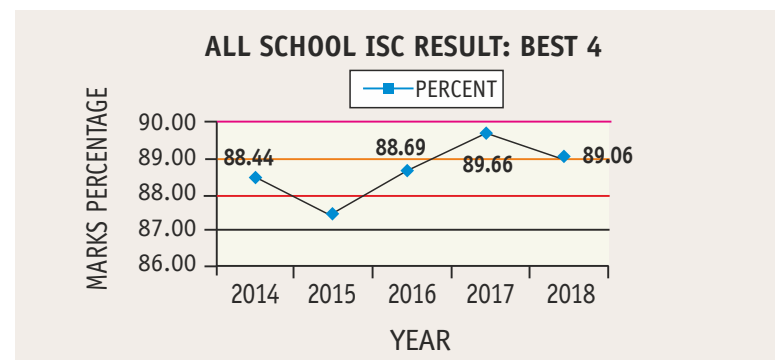

It is not short of a feat for the School to accomplish such stellar results on a yearly basis. This is the outcome of the dedicated efforts of the teaching staff as well as the parents and the students who work dexterously. The Head of School congratulated the entire team — teachers, parents and students. The importance of being consistent and the responsibility of the School to facilitate such excellence in the coming years was emphasized by Ms. Mehta. She also elaborated on the fact that the exceptional performances of the students must be highly appreciated for they have given academics its due despite having to put in time as well as effort in various sporting and cultural pursuits. She remains ever so grateful to the School's Governing Body for their constant support to the School in each and every endeavour.

Ms. Sonya Ghandy Mehta takes this opportunity to wish every student the very best in their future endeavours. She believes and knows that Aviators will definitely leave a mark wherever they go-today, tomorrow, forever.

BOARDS RESULTS ISC 2017 AT A GLANCE

An Overview of ISC Results : English + Best 3 Subjects

Year	Percent	Number
2014	88.44	93
2015	87.42	116
2016	88.69	98
2017	89.66	110
2018	89.06	106

ISC RESULTS GRAPHICAL REPRESENTATION 2014-2018