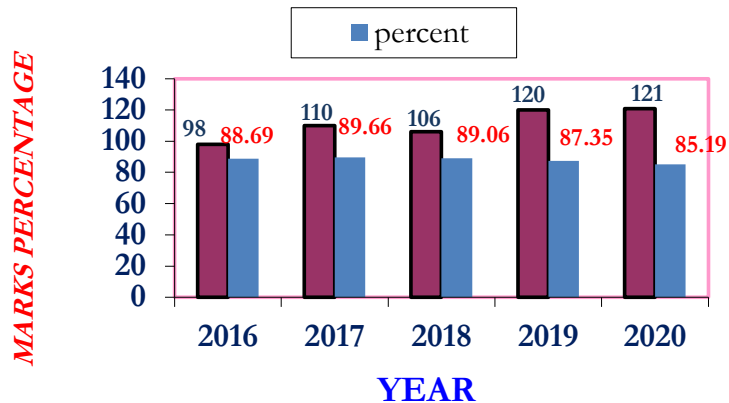

THE ASSAM VALLEY SCHOOL - ALL SCHOOL GRAPH

AN OVERVIEW OF ISC RESULTS : ENGLISH + BEST 3 SUBJECTS

<u>Year</u>	<u>Percent</u>	<u>Number</u>
2016	88.69	98
2017	89.66	110
2018	89.06	106
2019	87.35	120
2020	85.19	121

ISC RESULTS GRAPHICAL REPRESENTATION 2016-2020

ALL SCHOOL RESULTS: BEST 4

ALL SCHOOL ISC RESULTS: BEST 4