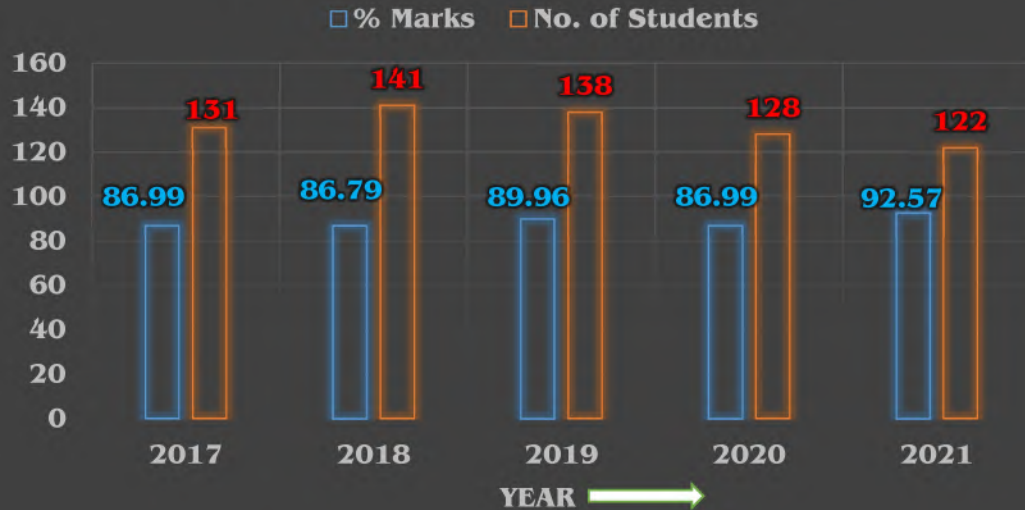

THE ASSAM VALLEY SCHOOL - ALL SCHOOL GRAPH

AN OVERVIEW OF ICSE RESULTS : ENGLISH + BEST 4 SUBJECTS

Year	Aggregate	Candidates
2017	86.99	131
2018	86.79	141
2019	89.96	138
2020	86.99	128
2021	92.57	122

ICSE RESULTS GRAPHICAL REPRESENTATION 2017 - 2021

ALL SCHOOL ICSE RESULT