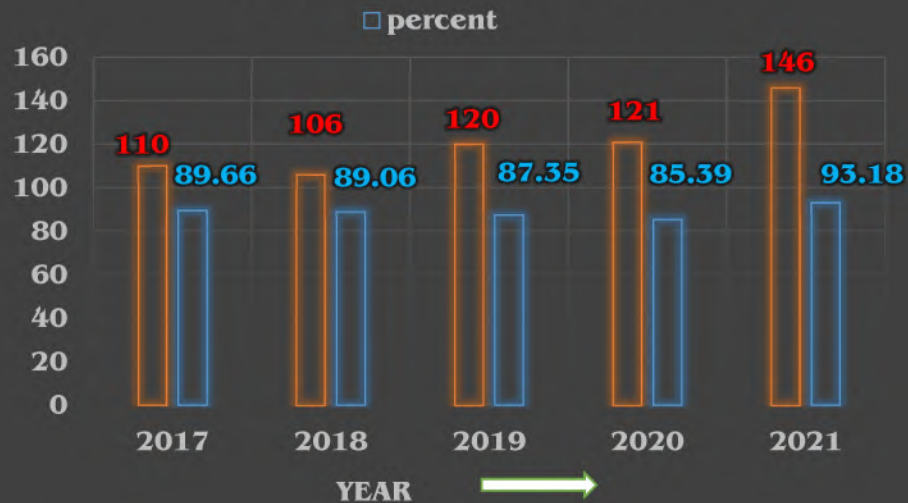

THE ASSAM VALLEY SCHOOL - ALL SCHOOL GRAPH

AN OVERVIEW OF ISC RESULTS : ENGLISH + BEST 3 SUBJECTS

Year	Aggregate	Candidates
2017	89.66	110
2018	89.06	106
2019	87.35	120
2020	85.39	121
2021	93.18	146

ISC RESULTS GRAPHICAL REPRESENTATION 2017 - 2021

ALL SCHOOL RESULTS