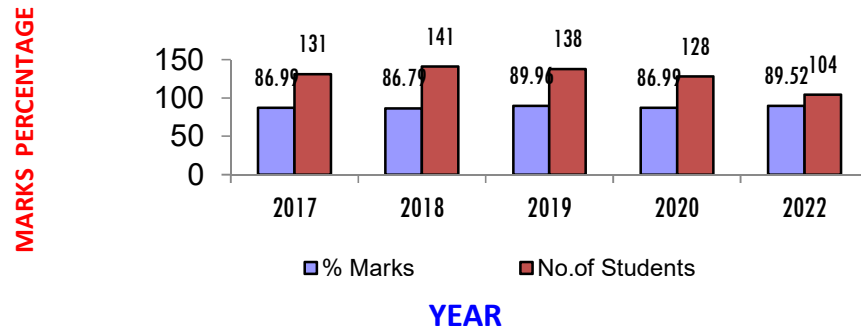

ALL SCHOOL GRAPH

AN OVERVIEW OF ICSE RESULTS: ENGLISH + BEST 4

Year	Percent	Number
2017	86.99	131
2018	86.79	141
2019	89.96	138
2020	86.99	128
2022	89.52	104

ICSE RESULTS GRAPHICAL REPRESENTATION 2017 -2020 & 2022

ALL SCHOOL ICSE RESULT: BEST 5