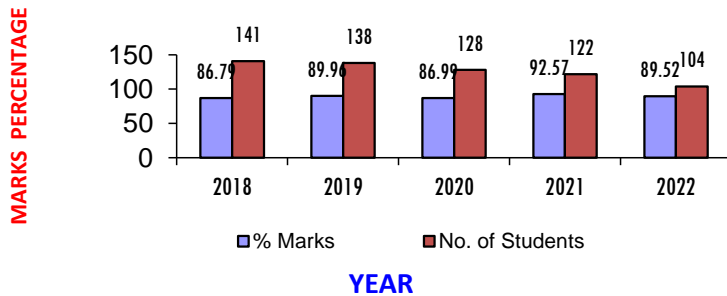

ALL SCHOOL GRAPH

AN OVERVIEW OF ICSE RESULTS: ENGLISH + BEST 4

Year	Percent	Number
2018	86.79	141
2019	89.96	138
2020	86.99	128
2021	92.57	122
2022	89.52	104

ICSE RESULTS GRAPHICAL REPRESENTATION 2018 -2022

ALL SCHOOL ICSE RESULT: BEST 5