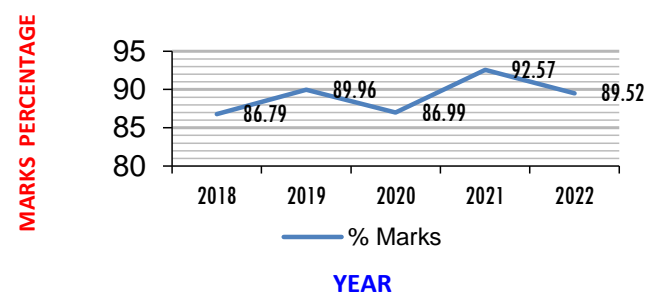

ALL SCHOOL GRAPH

AN OVERVIEW OF ICSE RESULTS: ENGLISH + BEST 4

Year	Percent	Number
2018	86.79	141
2019	89.96	138
2020	86.99	128
2021	92.57	122
2022	89.52	104

ICSE RESULTS GRAPHICAL REPRESENTATION 2018 -2022

ALL SCHOOL ICSE RESULT: BEST 5

ALL SCHOOL ICSE RESULTS: BEST 5

Note: No formal Examination in year 2021 due to pandemic.