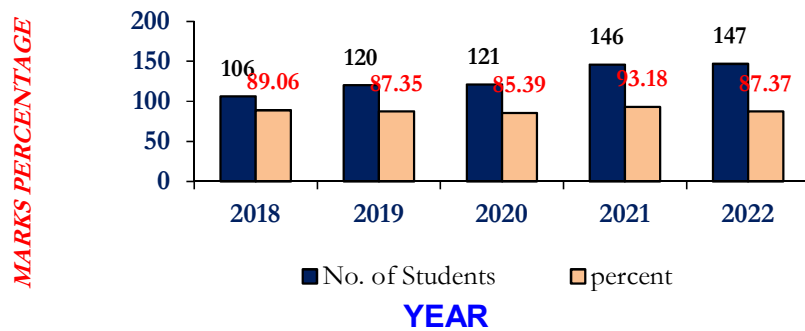

THE ASSAM VALLEY SCHOOL - ALL SCHOOL GRAPH

AN OVERVIEW OF ISC RESULTS : ENGLISH + BEST 3 SUBJECTS

Year	Percent	Number
2018	89.06	106
2019	87.35	120
2020	85.39	121
2021	93.18	146
2022	87.37	147

ISC RESULTS GRAPHICAL REPRESENTATION 2018-2022

ALL SCHOOL RESULTS: BEST 4

ALL SCHOOL ISC RESULTS: BEST 4

Note: No formal examination in year 2021 due to pandemic.