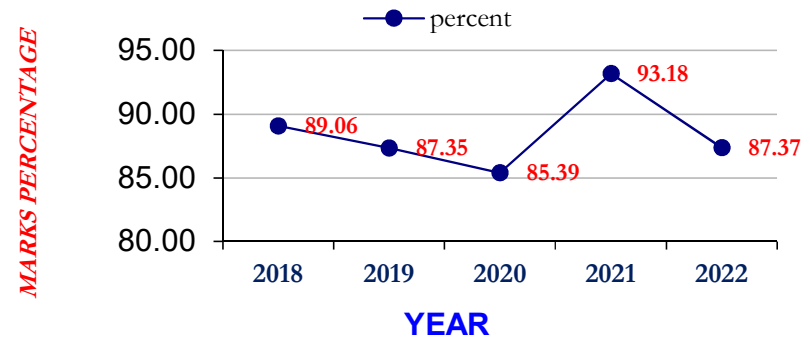

THE ASSAM VALLEY SCHOOL - ALL SCHOOL GRAPH

AN OVERVIEW OF ISC RESULTS : ENGLISH + BEST 3 SUBJECTS

Year	Percent	Number
2018	89.06	106
2019	87.35	120
2020	85.39	121
2021	93.18	146
2022	87.37	147

ISC RESULTS GRAPHICAL REPRESENTATION 2018-2022

ALL SCHOOL RESULTS: BEST 4

ALL SCHOOL ISC RESULTS: BEST 4

Note: No formal examination in year 2021 due to pandemic.