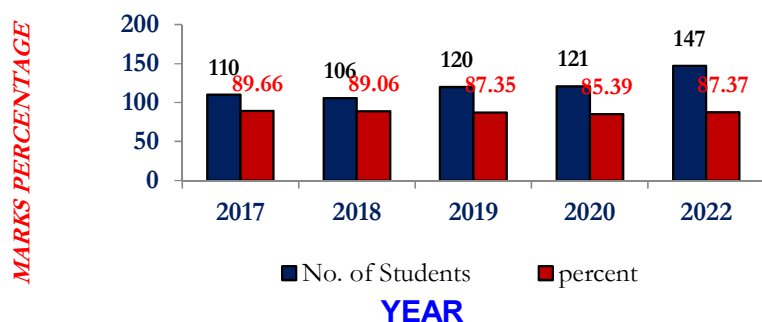

THE ASSAM VALLEY SCHOOL - ALL SCHOOL GRAPH

AN OVERVIEW OF ISC RESULTS : ENGLISH + BEST 3 SUBJECTS

Year	Percent	Number
2017	89.66	110
2018	89.06	106
2019	87.35	120
2020	85.39	121
2022	87.37	147

ISC RESULTS GRAPHICAL REPRESENTATION 2017-2020 & 2022

ALL SCHOOL RESULTS: BEST 4

ALL SCHOOL ISC RESULTS: BEST 4

Note: No formal examination in year 2021 due to pandemic.