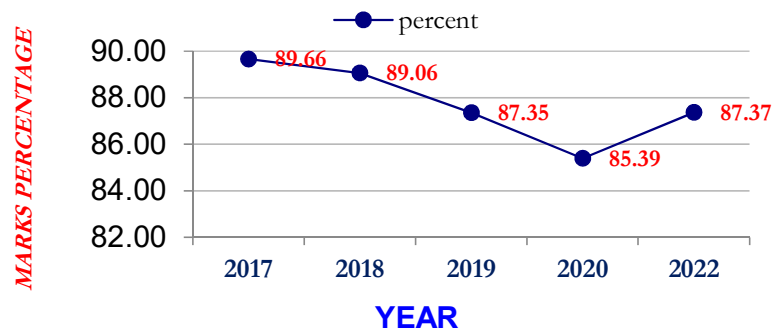

THE ASSAM VALLEY SCHOOL - ALL SCHOOL GRAPH

AN OVERVIEW OF ISC RESULTS : ENGLISH + BEST 3 SUBJECTS

Year	Percent	Number
2017	89.66	110
2018	89.06	106
2019	87.35	120
2020	85.39	121
2022	87.37	147

ISC RESULTS GRAPHICAL REPRESENTATION 2017-2020 & 2022

ALL SCHOOL RESULTS: BEST 4

ALL SCHOOL ISC RESULTS: BEST 4

Note: No formal examination in year 2021 due to pandemic.