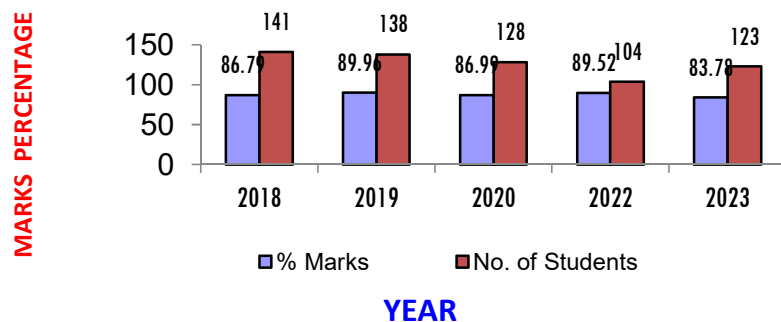

ALL SCHOOL GRAPH

AN OVERVIEW OF ICSE RESULTS: ENGLISH + BEST 4

Year	Percent	Number
2018	86.79	141
2019	89.96	138
2020	86.99	128
2022	89.52	104
2023	83.78	123

ICSE RESULTS GRAPHICAL REPRESENTATION 2018 -2020 & 2022-2023

ALL SCHOOL ICSE RESULT: BEST 5