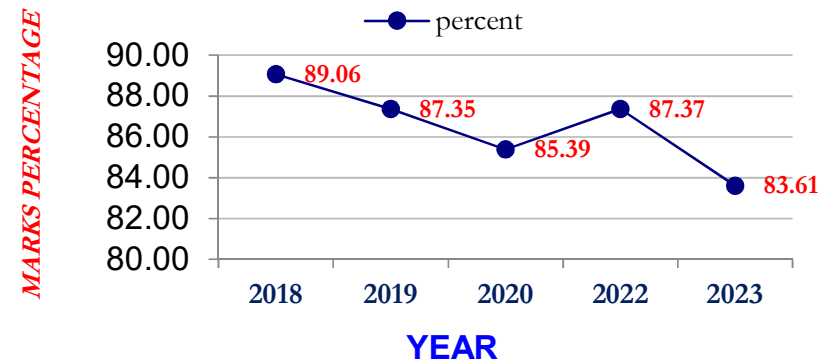

THE ASSAM VALLEY SCHOOL - ALL SCHOOL GRAPH

AN OVERVIEW OF ISC RESULTS : ENGLISH + BEST 3 SUBJECTS

ISC RESULTS GRAPHICAL REPRESENTATION 2018-2020 & 2022 -2023

Year	Percent	Number
2018	89.06	106
2019	87.35	120
2020	85.39	121
2022	87.37	147
2023	83.61	126

ALL SCHOOL RESULTS: BEST 4

ALL SCHOOL ISC RESULTS: BEST 4

Note: No formal examination in the year 2021 due to pandemic.