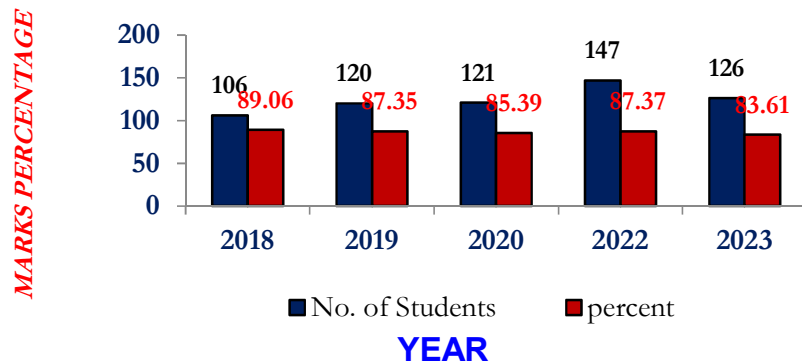

THE ASSAM VALLEY SCHOOL - ALL SCHOOL GRAPH

AN OVERVIEW OF ISC RESULTS : ENGLISH + BEST 3 SUBJECTS

ISC RESULTS GRAPHICAL REPRESENTATION 2018-2020 & 2022 -2023

Year	Percent	Number
2018	89.06	106
2019	87.35	120
2020	85.39	121
2022	87.37	147
2023	83.61	126

ALL SCHOOL RESULTS: BEST 4

ALL SCHOOL ISC RESULTS: BEST 4

Note: No formal examination in the year 2021 due to pandemic.