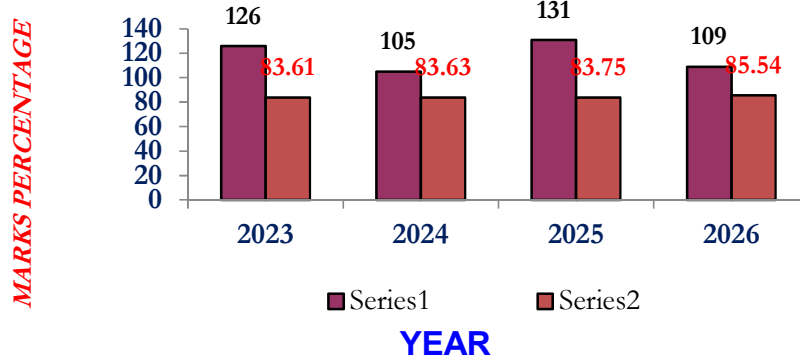

THE ASSAM VALLEY SCHOOL - ALL SCHOOL GRAPH

AN OVERVIEW OF ISC RESULTS : ENGLISH + BEST 3 SUBJECTS

<u>Year</u>	<u>Percent</u>	<u>Number</u>
2023	83.61	126
2024	83.63	105
2025	83.75	131
2026	85.54	109

ISC RESULTS GRAPHICAL REPRESENTATION 2023-2026

ALL SCHOOL RESULTS: BEST 4